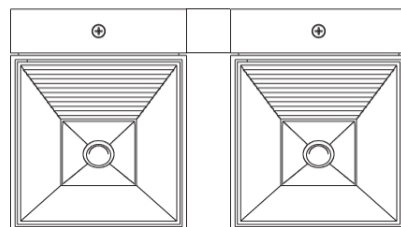

Length (mm): 80 _____
 Length (in): 3 1/8 _____
 Height (mm): 80 _____
 Depth (mm): 101 _____
 Height (in): 3 1/8 _____
 Depth (in): 4 _____
 Extension (mm): 101 _____
 Extension (in): 4 _____
 Light Distribution: Direct / Indirect _____
 Weight (kg): 0.82 _____
 Weight (lbs): 1.81 _____
 Fixture Finish: BAL / MWL / BSL _____
 Fixture Material: Extruded Aluminum _____

GENERAL

Series: Dau
Subseries: Dau Single
Brand: Milan
Division: Design
Mounting Type: Surface
Mounting Location: Wall
Subcategory: Up/Down Light

PHYSICAL

Shape: Rectangle
Length (mm): 80
Length (in): 3 1/8
Height (mm): 174
Depth (mm): 101
Height (in): 6 9/11
Depth (in): 4
Extension (mm): 101
Extension (in): 4
Light Distribution: Direct / Indirect
Weight (kg): 1.23
Weight (lbs): 2.71
[Fixture Finish: BAL / MWL / BSL](#)
Fixture Material: Extruded Aluminum

PHYSICAL

Shape: Rectangle _____
 Length (mm): 80 _____
 Length (in): 3 1/8 _____
 Height (mm): 80 _____
 Depth (mm): 101 _____
 Height (in): 3 1/8 _____
 Depth (in): 4 _____
 Light Distribution: Direct / Indirect _____
 Fixture Finish: BAL / MWL / BSL _____
 Fixture Material: Extruded Aluminum _____

OPTICAL

RATINGS AND CERTIFICATIONS

Certified By: Certified for North American Standards _____
 IP rating: IP20 _____

108mm (4 1/4")
 108mm (4 1/4")
 J-Box cover plate Included

180mm 7 1/16"

101mm 4"

D

PROJECT