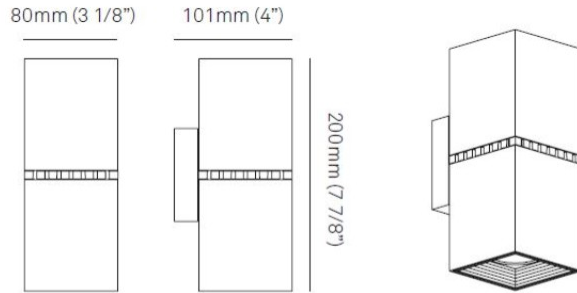

DAU DOUBLE SURFACE

D93195R9-

base number _____
Finish Options _____

1. To build a product code in our configurator select the specify button on the base model # product page
2. To build a manual product code on this datasheet choose from the options listed below in blue font and add the suffix to the base model #

GENERAL

Series: Dau _____
Subseries: Dau Double _____
Brand: Milan _____
Division: Design _____
Mounting Type: Surface _____
Mounting Location: Wall _____
Subcategory: Up/Down Light _____

PHYSICAL

Shape: Rectangle _____
Length (mm): 80 _____
Length (in): 3 1/8 _____
Height (mm): 200 _____
Depth (mm): 101 _____
Height (in): 7 7/8 _____
Depth (in): 4 _____
Extension (mm): 101 _____
Extension (in): 4 _____
Light Distribution: Direct / Indirect _____
Fixture Finish: [BAL](#) / [MWL](#) / [BSL](#) _____
Fixture Material: Extruded Aluminum _____

ELECTRICAL

Lamp Type: LED _____
Total Output Wattage (W): 18.6 _____
Dimming: Electronic Low Voltage Dimming _____
Input Voltage (V): 120 _____

LED

Number of LEDs: 2 _____
Color Temperature (°K): 3000 _____
Nominal Lumen (lm): 1912 _____
CRI: >90 CRI _____
Lamp Life (hrs): 50000 _____

OPTICAL

RATINGS AND CERTIFICATIONS

Certified By: Certified for North American Standards _____
IP rating: IP20 _____

J-Box cover plate Included